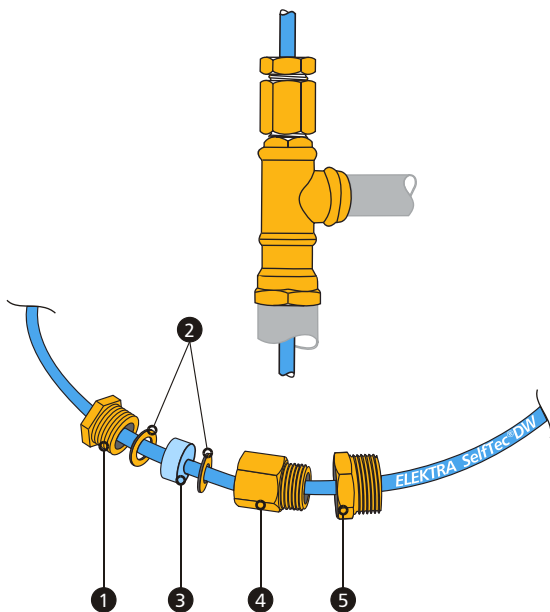

## Lead-through 1/2", 3/4" and 1" for SelfTec<sup>®</sup>DW

---

1		(23	)
2			
3			
4	c	1/2" (23	)
5	c	3/4" 1" (27 36	)

5